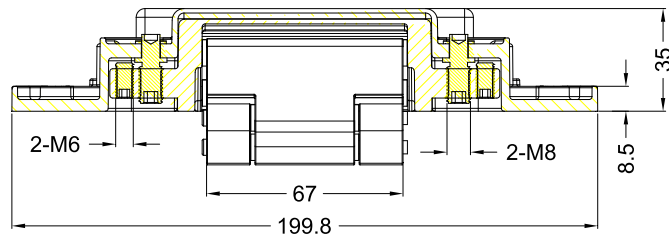

A-A

KT3D-199 Concealed Hinge
Dimension Drawing

Unit : mm