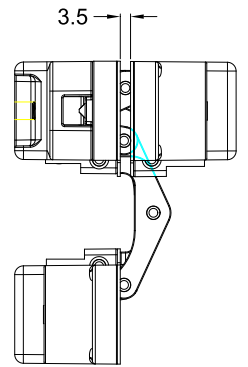

A-A

KT3D-199 Concealed Hinge
Dimension Drawing

Unit : mm