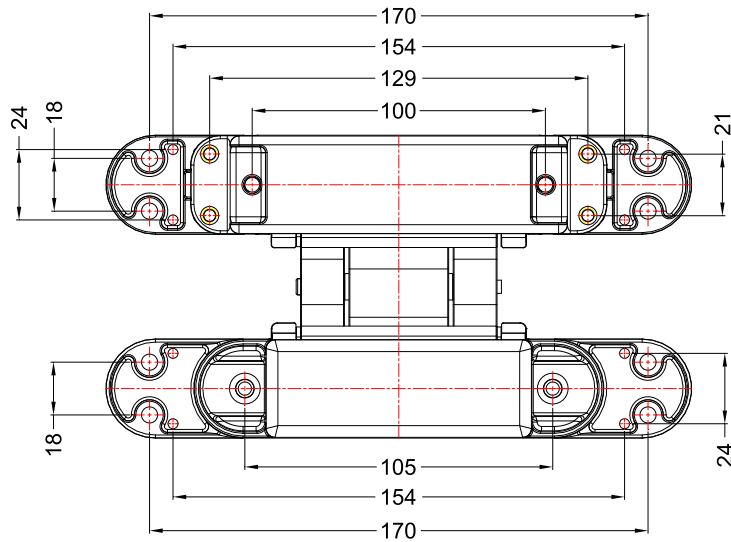

A-A

KT3D-199 Concealed Hinge
Dimension Drawing

Unit : mm