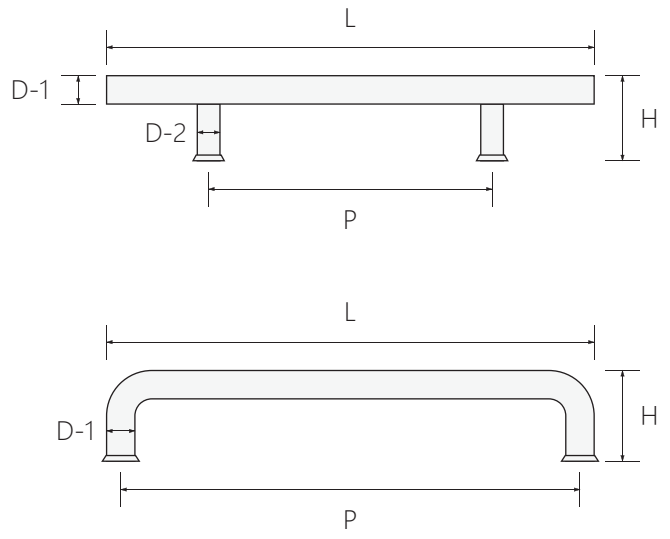

Suitable for indoor and outdoor uses.

Open to new possibilities.

KH series Contemporary Door Handles

Classic SUS Models

Standard Models

| Model# | Description | L | P | H | D-1 | D-2 |
|-----------|--------------------------------|--------------|--------------|--------------|--------------|--------------|
| KHS-72/60 | 72inch ladder style, stainless | 1829mm (72") | 1524mm (60") | 70mm (2.75") | 32mm (1.25") | 25mm (1") |
| KHS-60/48 | 60inch ladder style, stainless | 1524mm (60") | 1219mm (48") | 70mm (2.75") | 32mm (1.25") | 25mm (1") |
| KHS-48/36 | 48inch ladder style, stainless | 1219mm (48") | 914mm (36") | 70mm (2.75") | 32mm (1.25") | 25mm (1") |
| KHS-36/48 | 36inch ladder style, stainless | 914mm (36") | 610mm (24") | 70mm (2.75") | 32mm (1.25") | 25mm (1") |
| KHS-24/16 | 24inch ladder style, stainless | 610mm (24") | 406mm (16") | 70mm (2.75") | 32mm (1.25") | 25mm (1") |
| KHS-18/12 | 18inch ladder style, stainless | 457mm (18") | 305mm (12") | 63mm (2.47") | 25mm (1") | 22mm (0.87") |
| KHS-16/8 | 16inch ladder style, stainless | 406mm (16") | 203mm (8") | 63mm (2.47") | 25mm (1") | 22mm (0.87") |
| KHU-18 | 18inch U-style, stainless | 483mm (19") | 457mm (18") | 70mm (2.75") | 25mm (1") | - |

- Rubber bush (for glass door installation) and decorative cap are included as standard.

- Standard set comes as a pair of door pulls for inside and outside of a single door.

- Applicable door thickness: 3/16 to 2 3/8" (5 to 60mm)