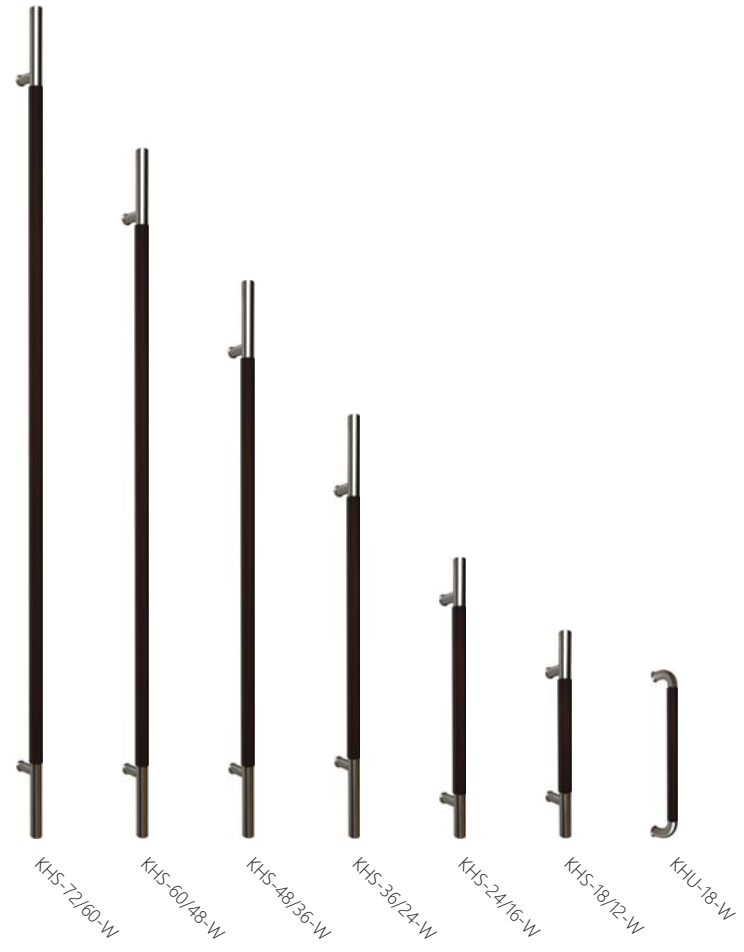

Open to new possibilities.

KH series Contemporary Door Handles

Wooden Grip Models

Standard Models

| Model# | Description | L | P | H | D-1 | D-2 | W |
|-------------|---------------------------------------|--------------|--------------|--------------|--------------|--------------|---------------|
| KHS-72/60-W | 72inch ladder style handle, wood grip | 1829mm (72") | 1524mm (60") | 73mm (2.87") | 35mm (1.38") | 25mm (1") | 1474mm (58") |
| KHS-60/48-W | 60inch ladder style handle, wood grip | 1524mm (60") | 1219mm (48") | 73mm (2.87") | 35mm (1.38") | 25mm (1") | 1169mm (46") |
| KHS-48/36-W | 48inch ladder style handle, wood grip | 1219mm (48") | 914mm (36") | 73mm (2.87") | 35mm (1.38") | 25mm (1") | 864mm (34") |
| KHS-36/48-W | 36inch ladder style handle, wood grip | 914mm (36") | 610mm (24") | 73mm (2.87") | 35mm (1.38") | 25mm (1") | 560mm (22") |
| KHS-24/16-W | 24inch ladder style handle, wood grip | 610mm (24") | 406mm (16") | 73mm (2.87") | 35mm (1.38") | 25mm (1") | 356mm (14") |
| KHS-18/12-W | 18inch ladder style handle, wood grip | 457mm (18") | 305mm (12") | 66mm (2.6") | 30mm (1.18") | 22mm (0.87") | 235mm (9.25") |
| KHU-18-W | 18inch U-style handle, wood grip | 483mm (19") | 457mm (18") | 73mm (2.87") | 30mm (1.18") | - | 333mm (13.1") |