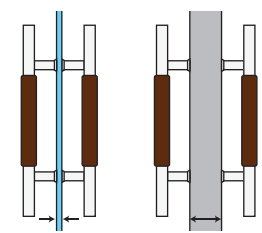

Open to new possibilities.

KH series Contemporary Door Handles

Wooden Grip Models

Standard Models

| Model# | Description | L | P | H | D-1 | D-2 | W |
|-------------|---------------------------------------|--------------|--------------|--------------|--------------|--------------|---------------|
| KHS-72/60-W | 72inch ladder style handle, wood grip | 1829mm (72") | 1524mm (60") | 73mm (2.87") | 35mm (1.38") | 25mm (1") | 1474mm (58") |
| KHS-60/48-W | 60inch ladder style handle, wood grip | 1524mm (60") | 1219mm (48") | 73mm (2.87") | 35mm (1.38") | 25mm (1") | 1169mm (46") |
| KHS-48/36-W | 48inch ladder style handle, wood grip | 1219mm (48") | 914mm (36") | 73mm (2.87") | 35mm (1.38") | 25mm (1") | 864mm (34") |
| KHS-36/48-W | 36inch ladder style handle, wood grip | 914mm (36") | 610mm (24") | 73mm (2.87") | 35mm (1.38") | 25mm (1") | 560mm (22") |
| KHS-24/16-W | 24inch ladder style handle, wood grip | 610mm (24") | 406mm (16") | 73mm (2.87") | 35mm (1.38") | 25mm (1") | 356mm (14") |
| KHS-18/12-W | 18inch ladder style handle, wood grip | 457mm (18") | 305mm (12") | 66mm (2.6") | 30mm (1.18") | 22mm (0.87") | 235mm (9.25") |
| KHU-18-W | 18inch U-style handle, wood grip | 483mm (19") | 457mm (18") | 73mm (2.87") | 30mm (1.18") | - | 333mm (13.1") |

- Rubber bush (for glass door installation) and decorative cap are included as standard.

- Standard set comes as a pair of door pulls for inside and outside of a single door.

- Applicable door thickness: 3/16 to 2 3/8" (5 to 60mm)