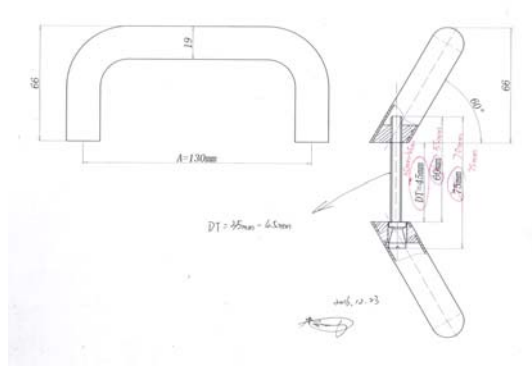

Custom Handles

We make 'one-of-a-kind' handles for you.

KENWA offers you "custom-made" door handles uniquely designed by you.

We will produce both the standard stainless handle and the stainless with wooden grip handle based on your specific request of the size and finishes. (The minimum order quantity may apply.)

If you are looking for the "one-of-a-kind" door handles in particular specifications that will perfectly suit your projects, please contact us.