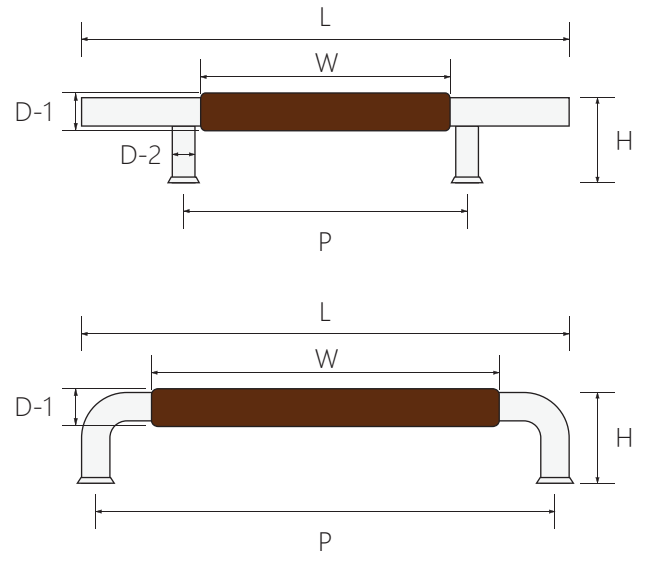

Open to new possibilities.

KH series Contemporary Door Handles

Wooden Grip Models

Standard Models

| Model# | Description | L | P | H | D-1 | D-2 | W |
|-------------|---------------------------------------|--------------|--------------|--------------|--------------|--------------|---------------|
| KHS-72/60-W | 72inch ladder style handle, wood grip | 1829mm (72") | 1524mm (60") | 73mm (2.87") | 35mm (1.38") | 25mm (1") | 1474mm (58") |
| KHS-60/48-W | 60inch ladder style handle, wood grip | 1524mm (60") | 1219mm (48") | 73mm (2.87") | 35mm (1.38") | 25mm (1") | 1169mm (46") |
| KHS-48/36-W | 48inch ladder style handle, wood grip | 1219mm (48") | 914mm (36") | 73mm (2.87") | 35mm (1.38") | 25mm (1") | 864mm (34") |
| KHS-36/48-W | 36inch ladder style handle, wood grip | 914mm (36") | 610mm (24") | 73mm (2.87") | 35mm (1.38") | 25mm (1") | 560mm (22") |
| KHS-24/16-W | 24inch ladder style handle, wood grip | 610mm (24") | 406mm (16") | 73mm (2.87") | 35mm (1.38") | 25mm (1") | 356mm (14") |
| KHS-18/12-W | 18inch ladder style handle, wood grip | 457mm (18") | 305mm (12") | 66mm (2.6") | 30mm (1.18") | 22mm (0.87") | 235mm (9.25") |
| KHU-18-W | 18inch U-style handle, wood grip | 483mm (19") | 457mm (18") | 73mm (2.87") | 30mm (1.18") | - | 333mm (13.1") |

- Rubber bush (for glass door installation) and decorative cap are included as standard.

- Standard set comes as a pair of door pulls for inside and outside of a single door.

- Applicable door thickness: 3/16 to 2 3/8" (5 to 60mm)