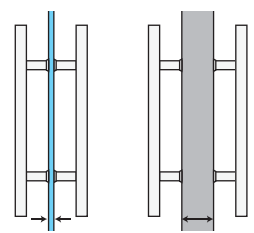

Suitable for indoor and outdoor uses.

Open to new possibilities.

KH series Contemporary Door Handles

Classic SUS Models

Standard Models

| Model# | Description | L | P | H | D-1 | D-2 |
|-----------|--------------------------------|--------------|--------------|--------------|--------------|--------------|
| KHS-72/60 | 72inch ladder style, stainless | 1829mm (72") | 1524mm (60") | 70mm (2.75") | 32mm (1.25") | 25mm (1") |
| KHS-60/48 | 60inch ladder style, stainless | 1524mm (60") | 1219mm (48") | 70mm (2.75") | 32mm (1.25") | 25mm (1") |
| KHS-48/36 | 48inch ladder style, stainless | 1219mm (48") | 914mm (36") | 70mm (2.75") | 32mm (1.25") | 25mm (1") |
| KHS-36/48 | 36inch ladder style, stainless | 914mm (36") | 610mm (24") | 70mm (2.75") | 32mm (1.25") | 25mm (1") |
| KHS-24/16 | 24inch ladder style, stainless | 610mm (24") | 406mm (16") | 70mm (2.75") | 32mm (1.25") | 25mm (1") |
| KHS-18/12 | 18inch ladder style, stainless | 457mm (18") | 305mm (12") | 63mm (2.47") | 25mm (1") | 22mm (0.87") |
| KHS-16/8 | 16inch ladder style, stainless | 406mm (16") | 203mm (8") | 63mm (2.47") | 25mm (1") | 22mm (0.87") |
| KHU-18 | 18inch U-style, stainless | 483mm (19") | 457mm (18") | 70mm (2.75") | 25mm (1") | - |

- Rubber bush (for glass door installation) and decorative cap are included as standard.

- Standard set comes as a pair of door pulls for inside and outside of a single door.

- Applicable door thickness: 3/16 to 2 3/8" (5 to 60mm)