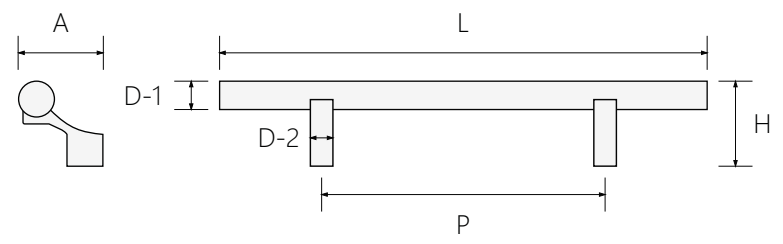

Open to
new
possibilities.

KH series Contemporary Door Handles

Post Mount Offset Models