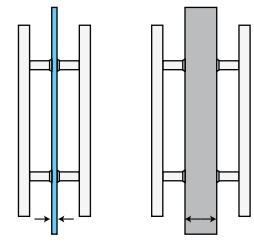

Open to
new
possibilities.

KH series Contemporary Door Handles

Post Mount Offset Models

Standard Models

| Model# | Description | L | P | H | D-1 | D-2 | A |
|------------|---|-------------|-------------|---------------|-----------|-----------|--------------|
| KHSO-18/12 | 18inch post mount offset style, stainless | 457mm (18") | 305mm (12") | 64.5mm (2.5") | 25mm (1") | 25mm (1") | 60mm (2.37") |
| KHSO-16/8 | 16inch post mount offset style, stainless | 406mm (16") | 203mm (8") | 64.5mm (2.5") | 25mm (1") | 25mm (1") | 60mm (2.37") |
| KHSO-12/8 | 12inch post mount offset style, stainless | 305mm (12") | 203mm (8") | 64.5mm (2.5") | 25mm (1") | 25mm (1") | 60mm (2.37") |

- Standard set comes as a pair of door pulls for inside and outside of a single door.

- Applicable door thickness: 3/16 to 2 3/8" (5 to 60mm)

- Standard finish: Brushed stainless (Chrome or matte black available for custom order.)