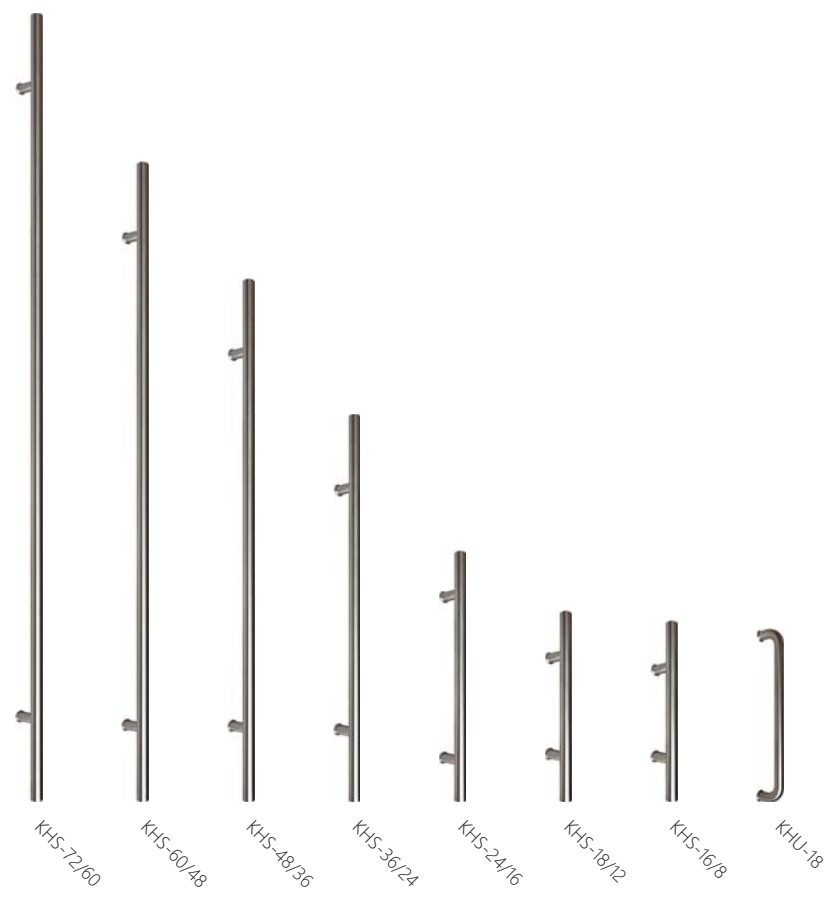

Suitable for indoor and outdoor uses.

Open to new possibilities.

KH series Contemporary Door Handles

Classic SUS Models

Standard Models

| Model# | Description | L | P | H | D-1 | D-2 |
|-----------|--------------------------------|--------------|--------------|--------------|--------------|--------------|
| KHS-72/60 | 72inch ladder style, stainless | 1829mm (72") | 1524mm (60") | 70mm (2.75") | 32mm (1.25") | 25mm (1") |
| KHS-60/48 | 60inch ladder style, stainless | 1524mm (60") | 1219mm (48") | 70mm (2.75") | 32mm (1.25") | 25mm (1") |
| KHS-48/36 | 48inch ladder style, stainless | 1219mm (48") | 914mm (36") | 70mm (2.75") | 32mm (1.25") | 25mm (1") |
| KHS-36/48 | 36inch ladder style, stainless | 914mm (36") | 610mm (24") | 70mm (2.75") | 32mm (1.25") | 25mm (1") |
| KHS-24/16 | 24inch ladder style, stainless | 610mm (24") | 406mm (16") | 70mm (2.75") | 32mm (1.25") | 25mm (1") |
| KHS-18/12 | 18inch ladder style, stainless | 457mm (18") | 305mm (12") | 63mm (2.47") | 25mm (1") | 22mm (0.87") |
| KHS-16/8 | 16inch ladder style, stainless | 406mm (16") | 203mm (8") | 63mm (2.47") | 25mm (1") | 22mm (0.87") |
| KHU-18 | 18inch U-style, stainless | 483mm (19") | 457mm (18") | 70mm (2.75") | 25mm (1") | - |

- Rubber bush (for glass door installation) and decorative cap are included as standard.

- Standard set comes as a pair of door pulls for inside and outside of a single door.

- Applicable door thickness: 3/16 to 2 3/8" (5 to 60mm)