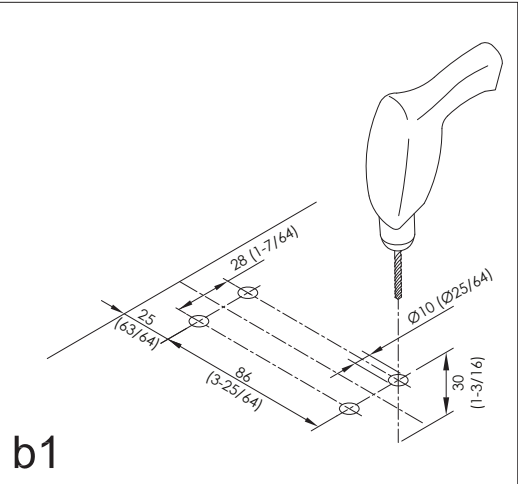

**85-3** INSTALLATION INSTRUCTIONS NHN PIVOT CLOSER  
 MODEL NO. PDC-105W / PDC105W-S

1/2

b1

b2

b3

b4

b5

b6