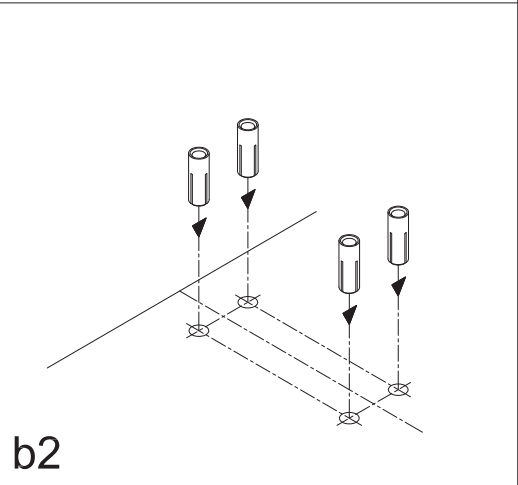

**85-3** INSTALLATION INSTRUCTIONS NHN PIVOT CLOSER  
 MODEL NO. PDC-105W / PDC105W-S

1/2

b1

b2

b3

b4

b5

b6