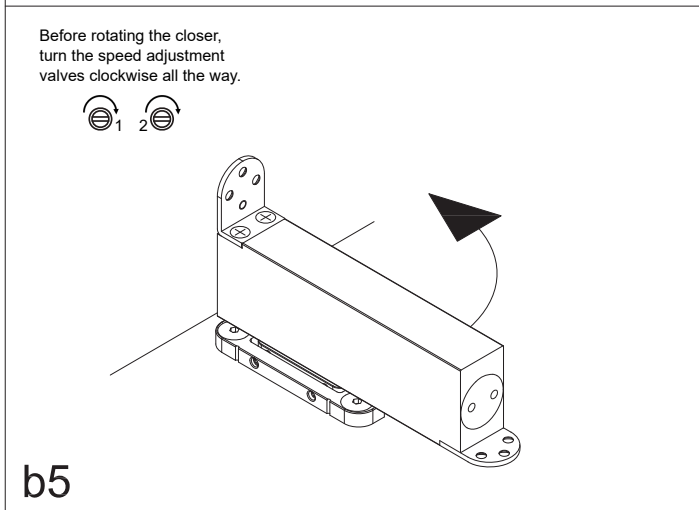

**85-3** INSTALLATION INSTRUCTIONS NHN PIVOT CLOSER  
 MODEL NO. PDC-105W / PDC105W-S

1/2

b1

b2

b3

b4

b5

b6