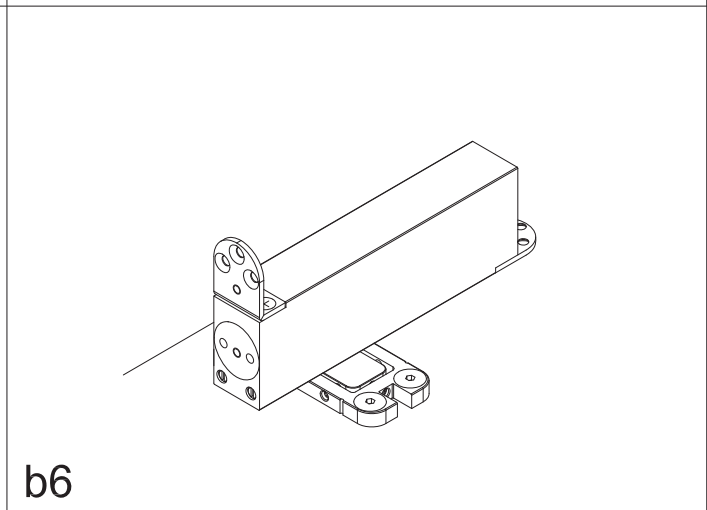

**85-3** INSTALLATION INSTRUCTIONS NHN PIVOT CLOSER  
 MODEL NO. PDC-105W / PDC105W-S

1/2

b1

b2

b3

b4

b5

b6