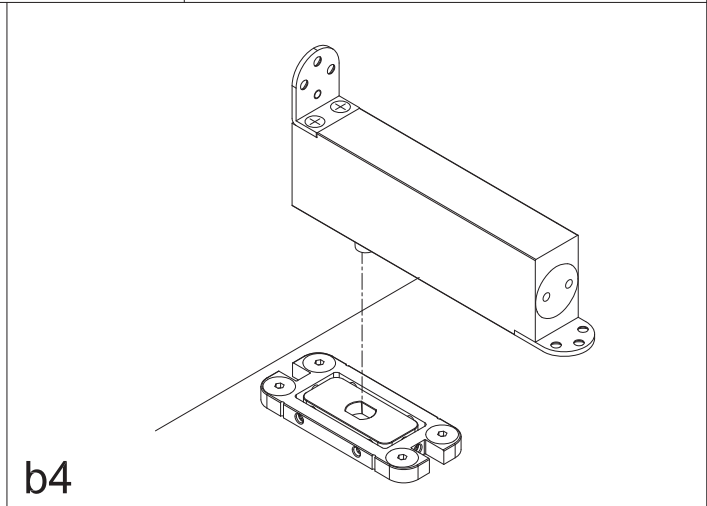

**85-3** INSTALLATION INSTRUCTIONS NHN PIVOT CLOSER  
 MODEL NO. PDC-105W / PDC105W-S

1/2

b1

b2

b3

b4

b5

b6