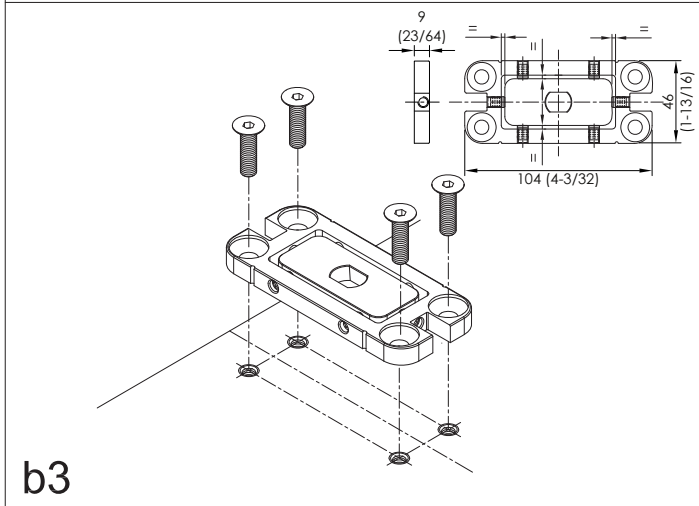

**85-3** INSTALLATION INSTRUCTIONS NHN PIVOT CLOSER  
 MODEL NO. PDC-105W / PDC105W-S

1/2

b1

b2

b3

b4

b5

b6