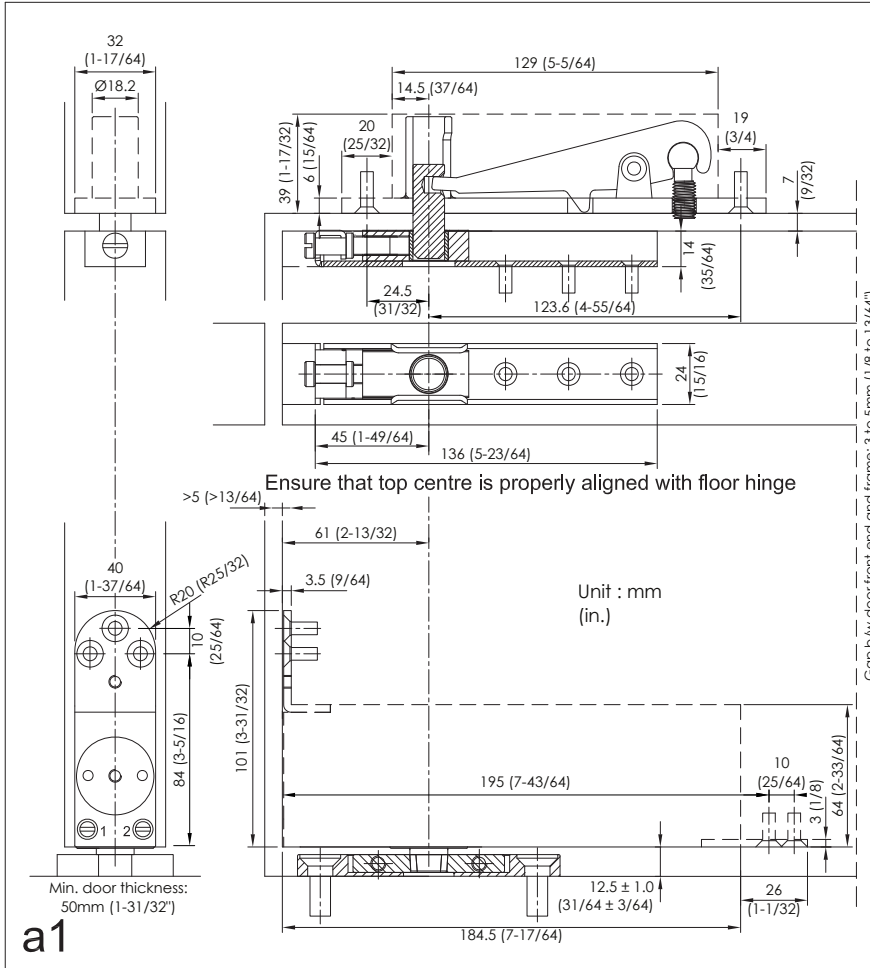

**85-3** INSTALLATION INSTRUCTIONS NHN PIVOT CLOSER  
 MODEL NO. PDC-105W / PDC105W-S

1/2

b1

b2

b3

b4

b5

b6