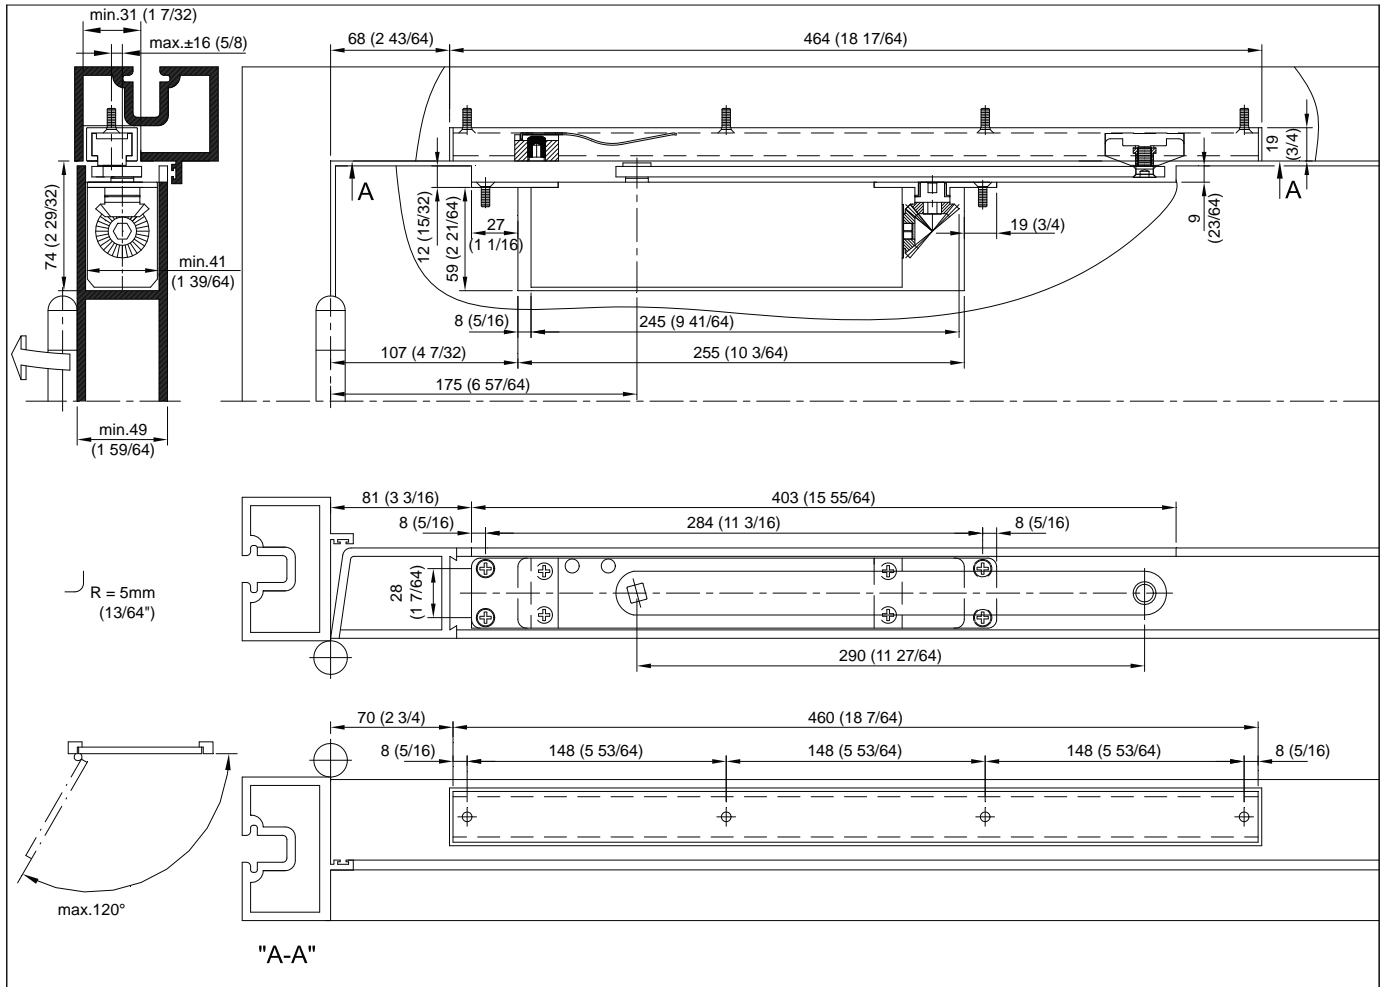

STANDARD INSTALLATION

STANDARD INSTALLATION

**2-5 MODEL**

NO.OF TURNS	DIRECTION	SIZE
3	CC	2
#0	-	3
4	C	4
7	C	5

# : FACTORY PRE-SET

STANDARD INSTALLATION

STANDARD INSTALLATION