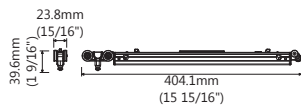

### Model : GS700A Soft-Close

- Bi-directional soft close
- Door weight : Max. 100kg (220lbs)
- Door thickness : Min. 30mm (1 3/16")
- Door width : 530~1500mm (20 7/8~59")

### Model : GS700B Soft-Close with Self-Close

- Bi-directional soft close with full range self-close feature
- Door weight : 35-60kg (77-132lbs)
- Door thickness : Min. 30mm (1 3/16")
- Door width : 575~1200mm (22 5/8~47 1/4")