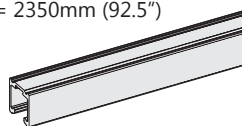

Options:

- Rail L = 2350mm (92.5")