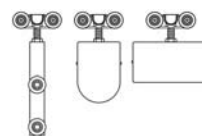

### Standard Component:

Soft Close	Actuator (x2)	Quick Release Base (x2)	Hanger	Bottom Guide	Repair Block (Only for GS700A)	Self-closer Fixing Plate (Only for GS700B)	Installation Accessories

### Options:

- Rail L = 2350mm (92.5")

- Glass brackets (Ask for details.)

Open to new possibility.

KENWA Trading Corporation

380 N Broadway Ste 302 Jericho NY 11753 USA

P: 1-516-933-6016 F: 1-516-933-6018

E: ktc@kenwa.net W: <https://kenwa-america.com>