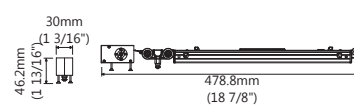

GS700 series is a bi-directional soft close, gently and quietly catching the door at both open and close positions.

- ❖ For ceiling-mount type sliding doors
- ❖ Bi-directional soft closing
- ❖ Soft-closing travel: 115mm (4.5")
- ❖ Durable aluminum body
- ❖ Quick Release Base for easy installation

### Model : GS700A Soft-Close

- Bi-directional soft close
- Door weight : Max. 100kg (220lbs)
- Door thickness : Min. 30mm (1 3/16")
- Door width : 530~1500mm (20 7/8~59")

### Model : GS700B Soft-Close with Self-Close

- Bi-directional soft close with full range self-close feature
- Door weight : 35-60kg (77-132lbs)
- Door thickness : Min. 30mm (1 3/16")
- Door width : 575~1200mm (22 5/8~47 1/4")