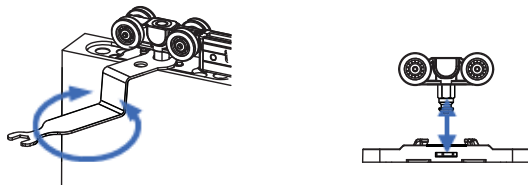

GS700 series is a bi-directional soft close, gently and quietly catching the door at both open and close positions.

- ❖ For ceiling-mount type sliding doors
- ❖ Bi-directional soft closing
- ❖ Soft-closing travel: 115mm (4.5")
- ❖ Durable aluminum body
- ❖ Quick Release Base for easy installation