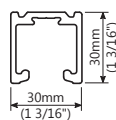

### Model : GS700B Soft-Close with Self-Close

- Bi-directional soft close with full range self-close feature
- Door weight : 35-60kg (77-132lbs)
- Door thickness : Min. 30mm (1 3/16")
- Door width : 575~1200mm (22 5/8~47 1/4")

### Options:

- Rail L = 2350mm (92.5")

- Glass brackets (Ask for details.)

Open to new possibility.

KENWA Trading Corporation

380 N Broadway Ste 302 Jericho NY 11753 USA

P: 1-516-933-6016 F: 1-516-933-6018

E: ktc@kenwa.net W: <https://kenwa-america.com>