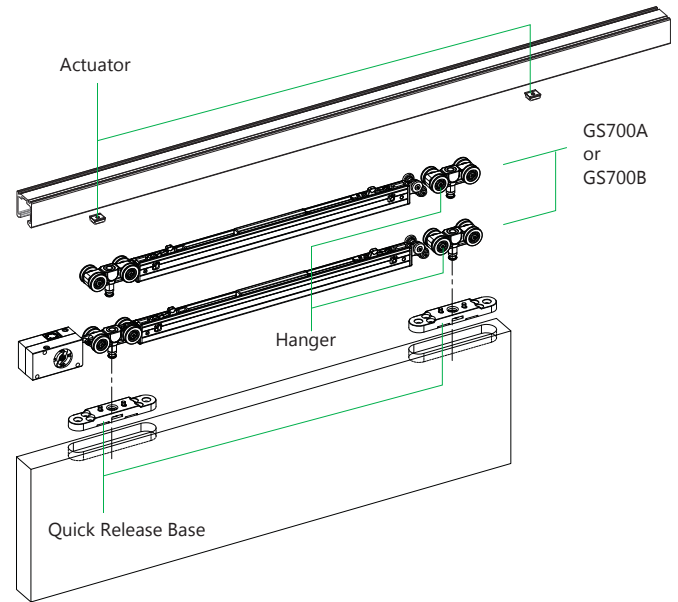

### Model : GS700A Soft-Close

- Bi-directional soft close
- Door weight : Max. 100kg (220lbs)
- Door thickness : Min. 30mm (1 3/16")
- Door width : 530~1500mm (20 7/8~59")

### Model : GS700B Soft-Close with Self-Close

- Bi-directional soft close with full range self-close feature
- Door weight : 35-60kg (77-132lbs)
- Door thickness : Min. 30mm (1 3/16")
- Door width : 575~1200mm (22 5/8~47 1/4")